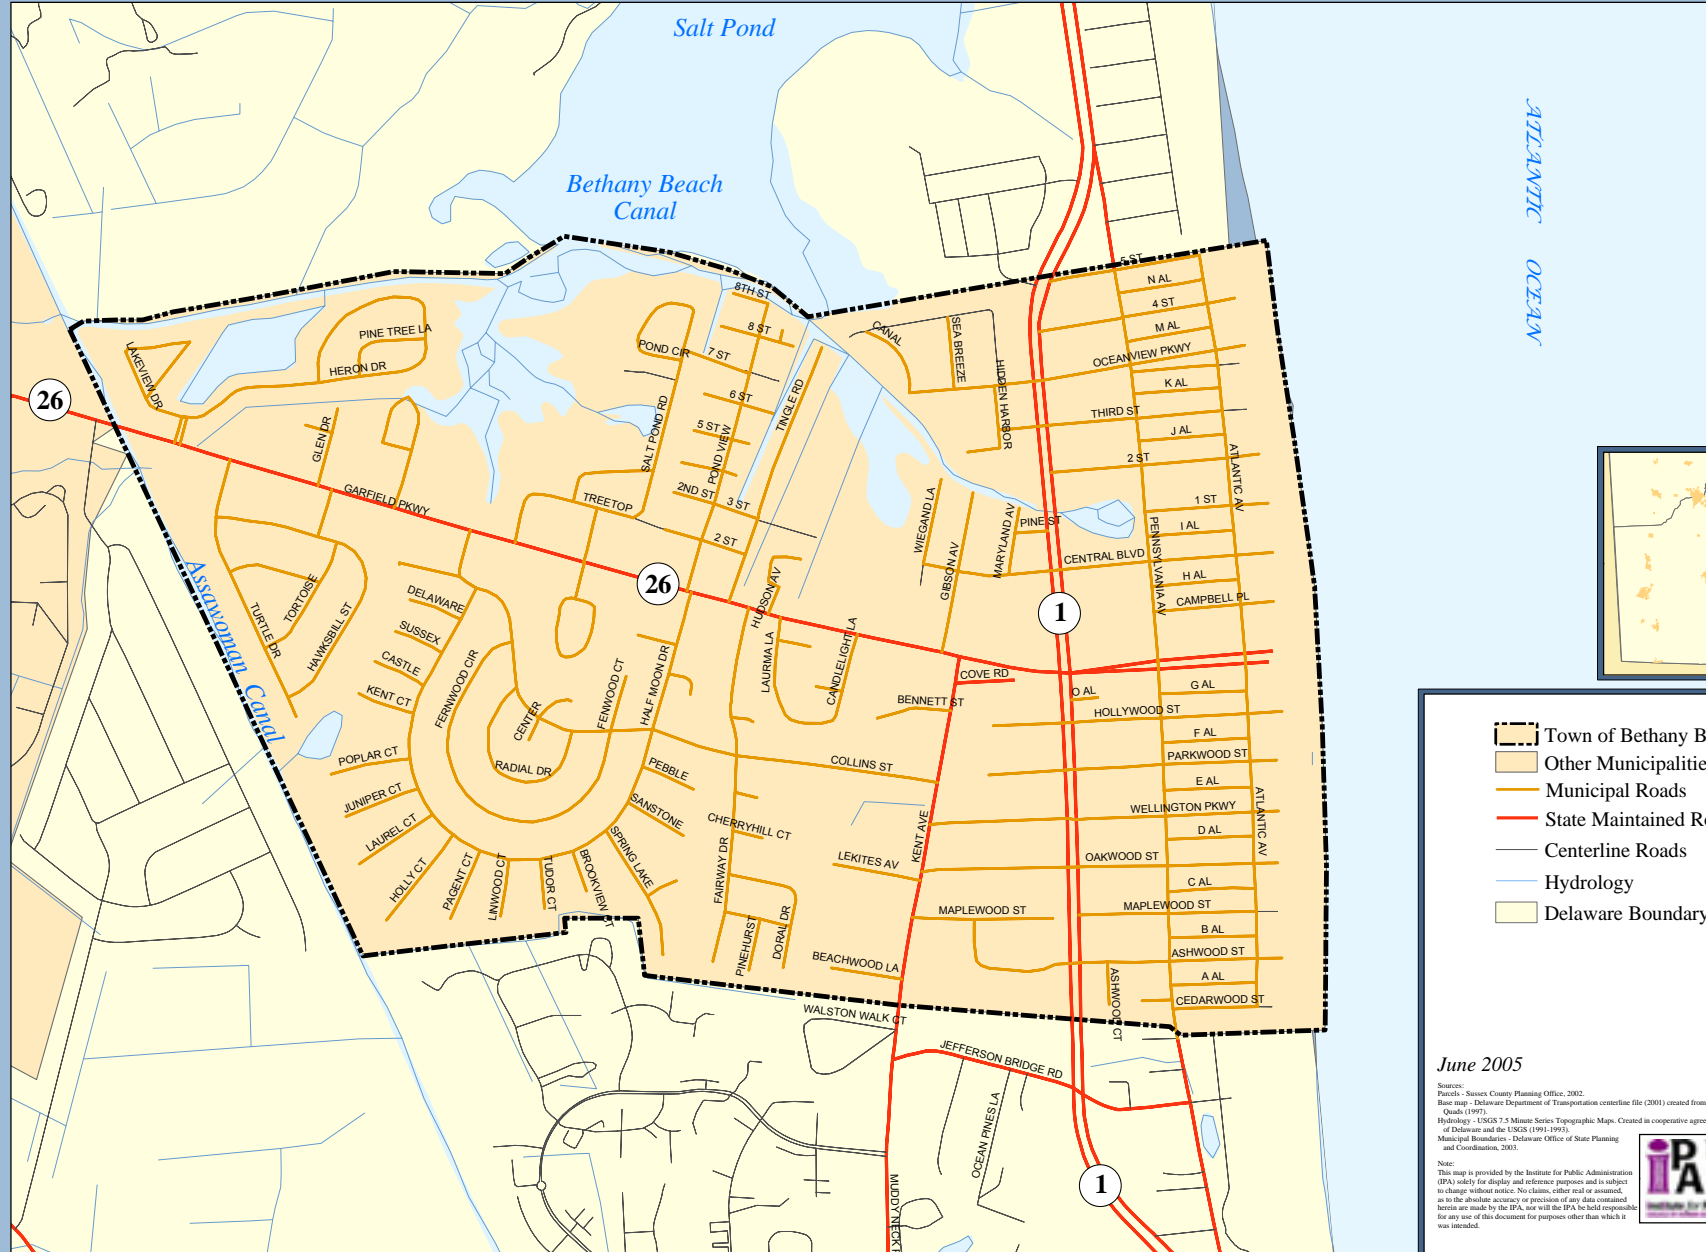

Town of Bethany Beach, Delaware

Map 2. Roads and Boundaries

- Town of Bethany Beach
- Other Municipalities
- Municipal Roads
- State Maintained Roads
- Centerline Roads
- Hydrology
- Delaware Boundary

June 2005

Sources:
 Parcels - Sussex County Planning Office, 2002.
 Base map - Delaware Department of Transportation centerline file (2001) created from Digital Orthophoto Quarter Quads (1997).
 Hydrology - USGS 7.5 Minute Series Topographic Maps. Created in cooperative agreement between the State of Delaware and the USGS (1991-1993).
 Municipal Boundaries - Delaware Office of State Planning and Coordination, 2003.

Note:
 This map is provided by the Institute for Public Administration (IPA) solely for display and reference purposes and is subject to change without notice. No claims, either real or assumed, as to the absolute accuracy or precision of any data contained herein are made by the IPA, nor will the IPA be held responsible for any use of this document for purposes other than which it was intended.