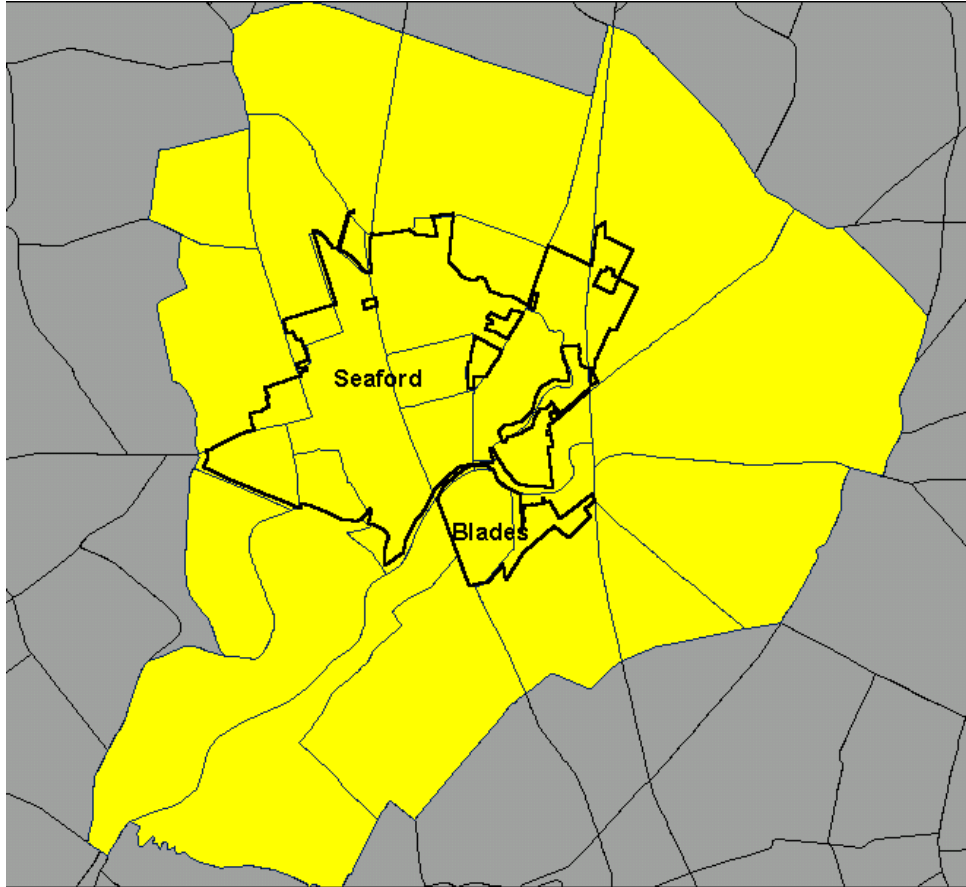

## Map 2. Blades and Seaford Area Modified Grid Study Area

Source: Draft Population, Employment, and Household Projections for Sussex County prepared by the Center for Applied Demography and Survey Research at the University of Delaware under contract with the Delaware Department of Transportation, 2001. Blades and Seaford Area delineated by IPA for purposes of this plan.