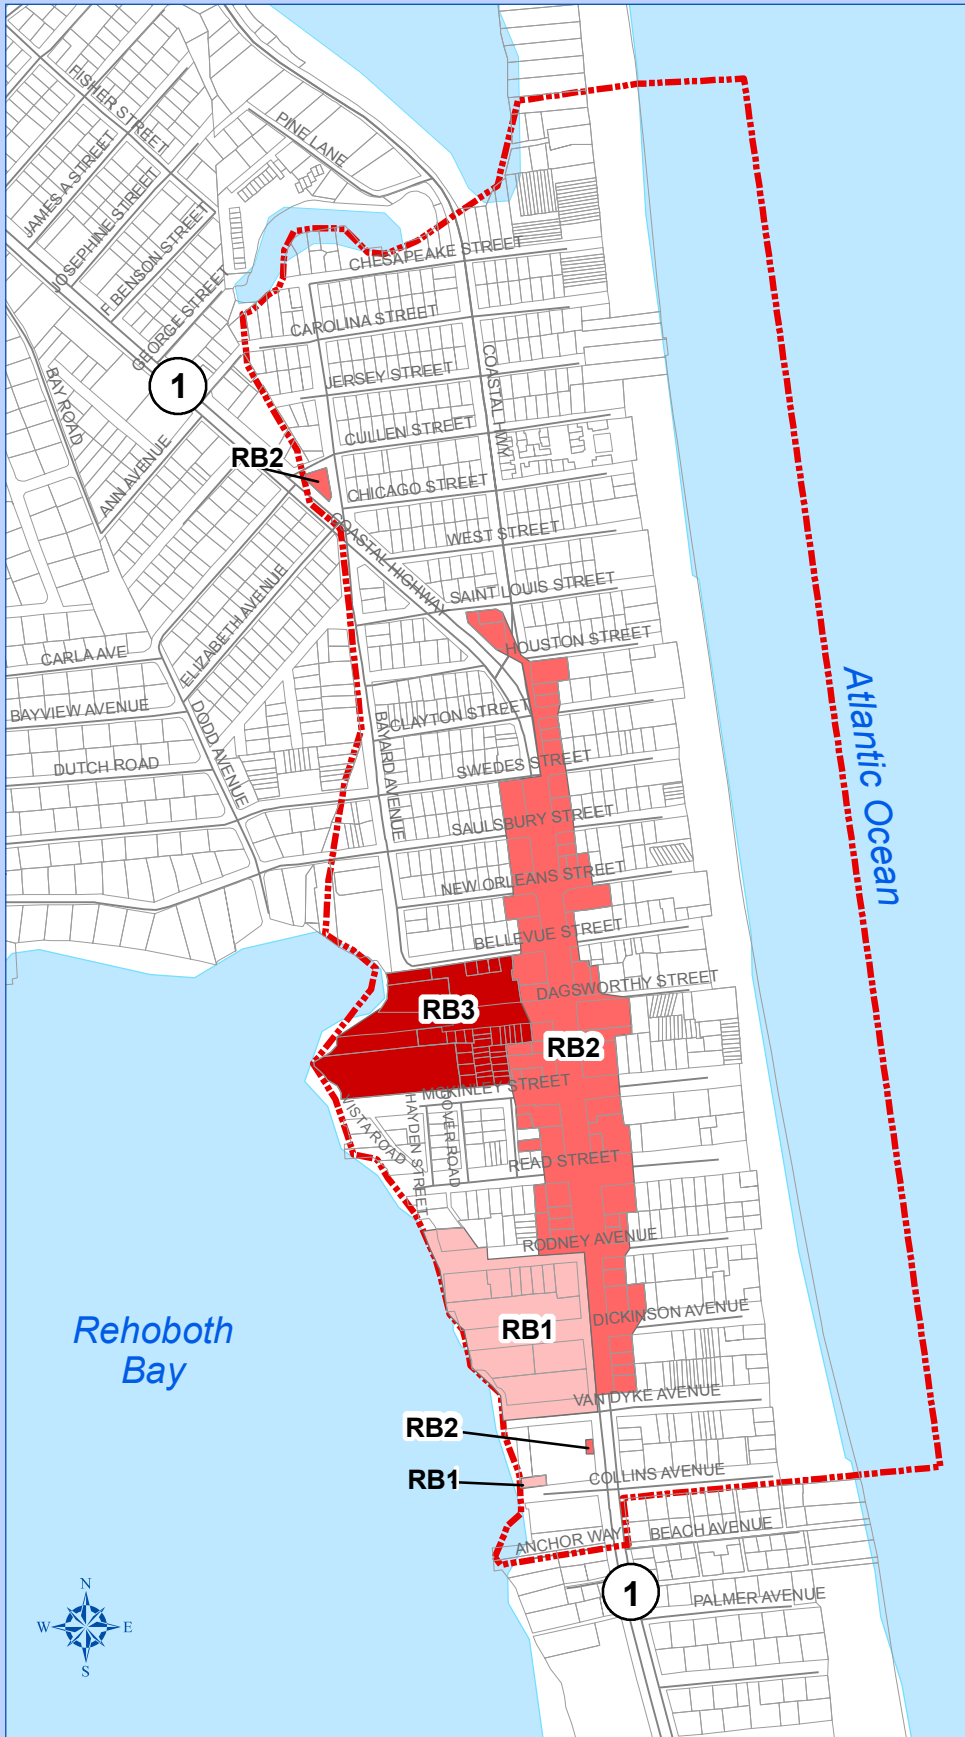

Town of Dewey Beach, Delaware

Map 9. Proposed Resort Business Districts

Resort Business Districts

- RB1
- RB2
- RB3
- Town of Dewey Beach
- Parcel Boundaries
- Roads
- Water Bodies