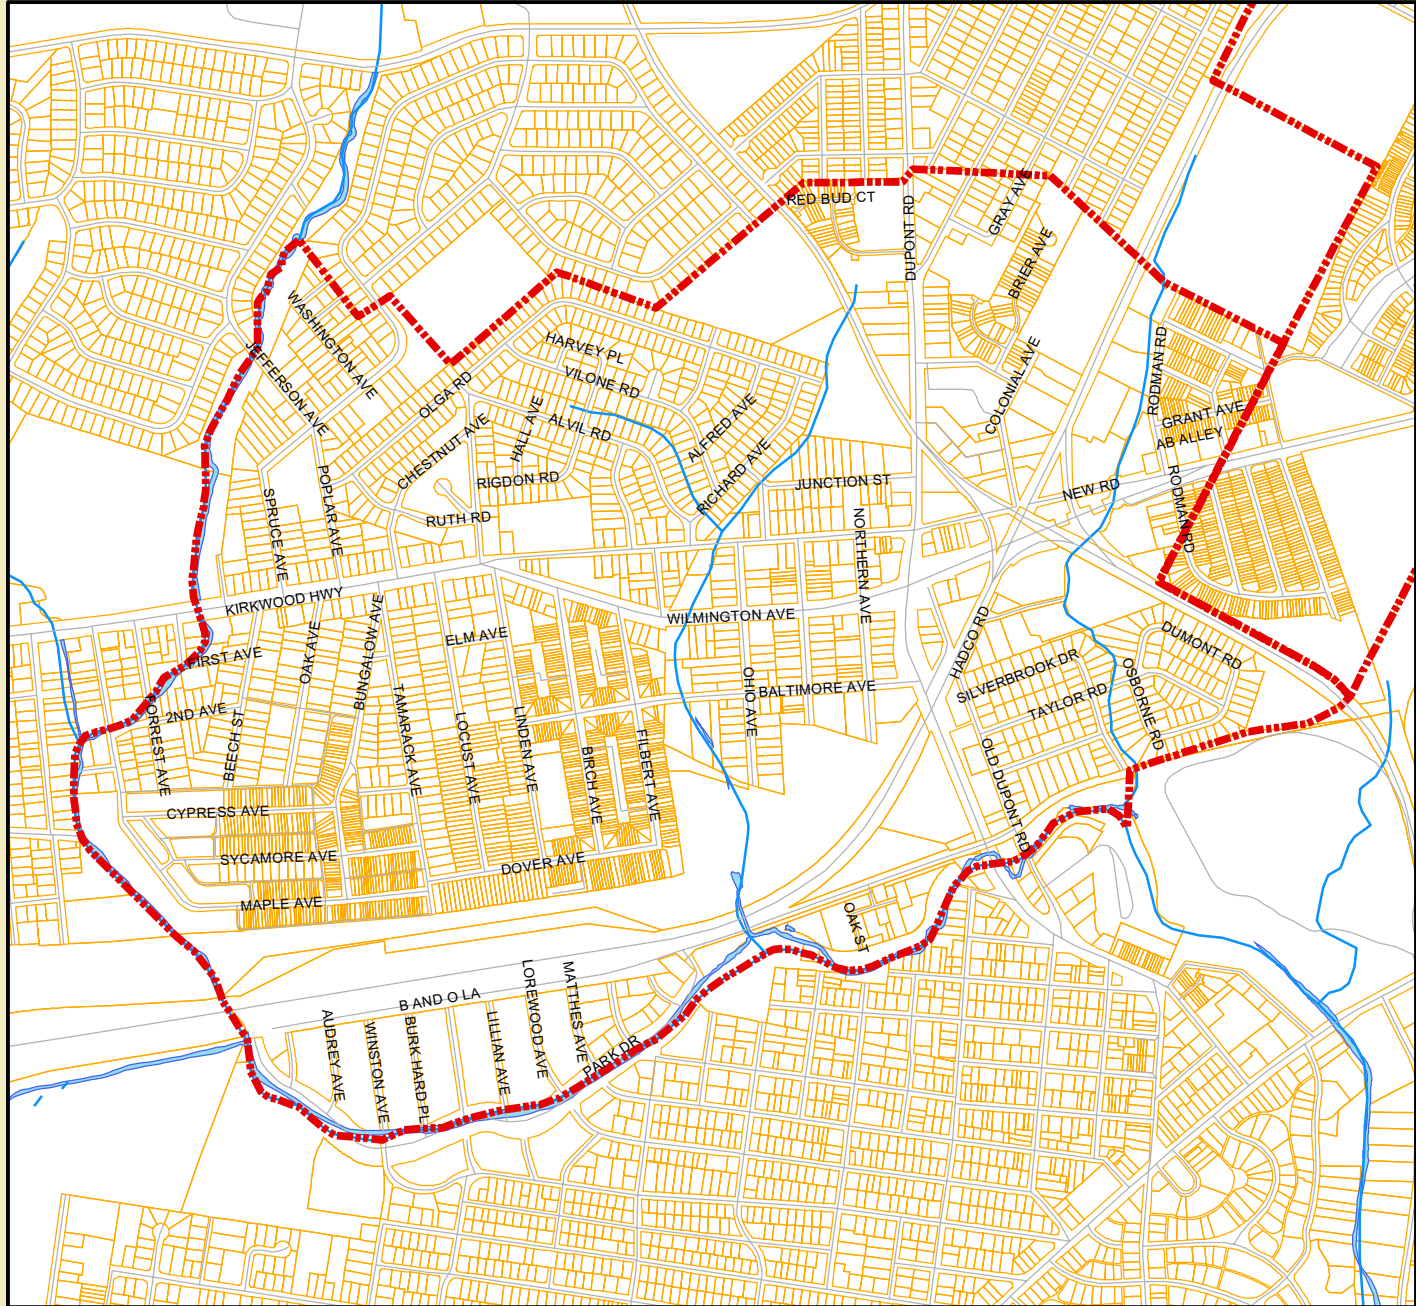

Town of Elsmere, Delaware

Map 5. Roads and Boundaries

- Roads
- Hydrology
- Rivers, Lakes, & Ponds
- Parcel Boundaries
- Municipal Boundaries

July 2004

Sources:

Base map - New Castle County road file developed from tax parcels (2003)
Hydrology - USGS 7.5 Minute Series Topographic Maps. Created in cooperative agreement between the State of Delaware and the USGS (1991-1993).
Parcels - New Castle County, Department of Land Use, (2001).

Note: