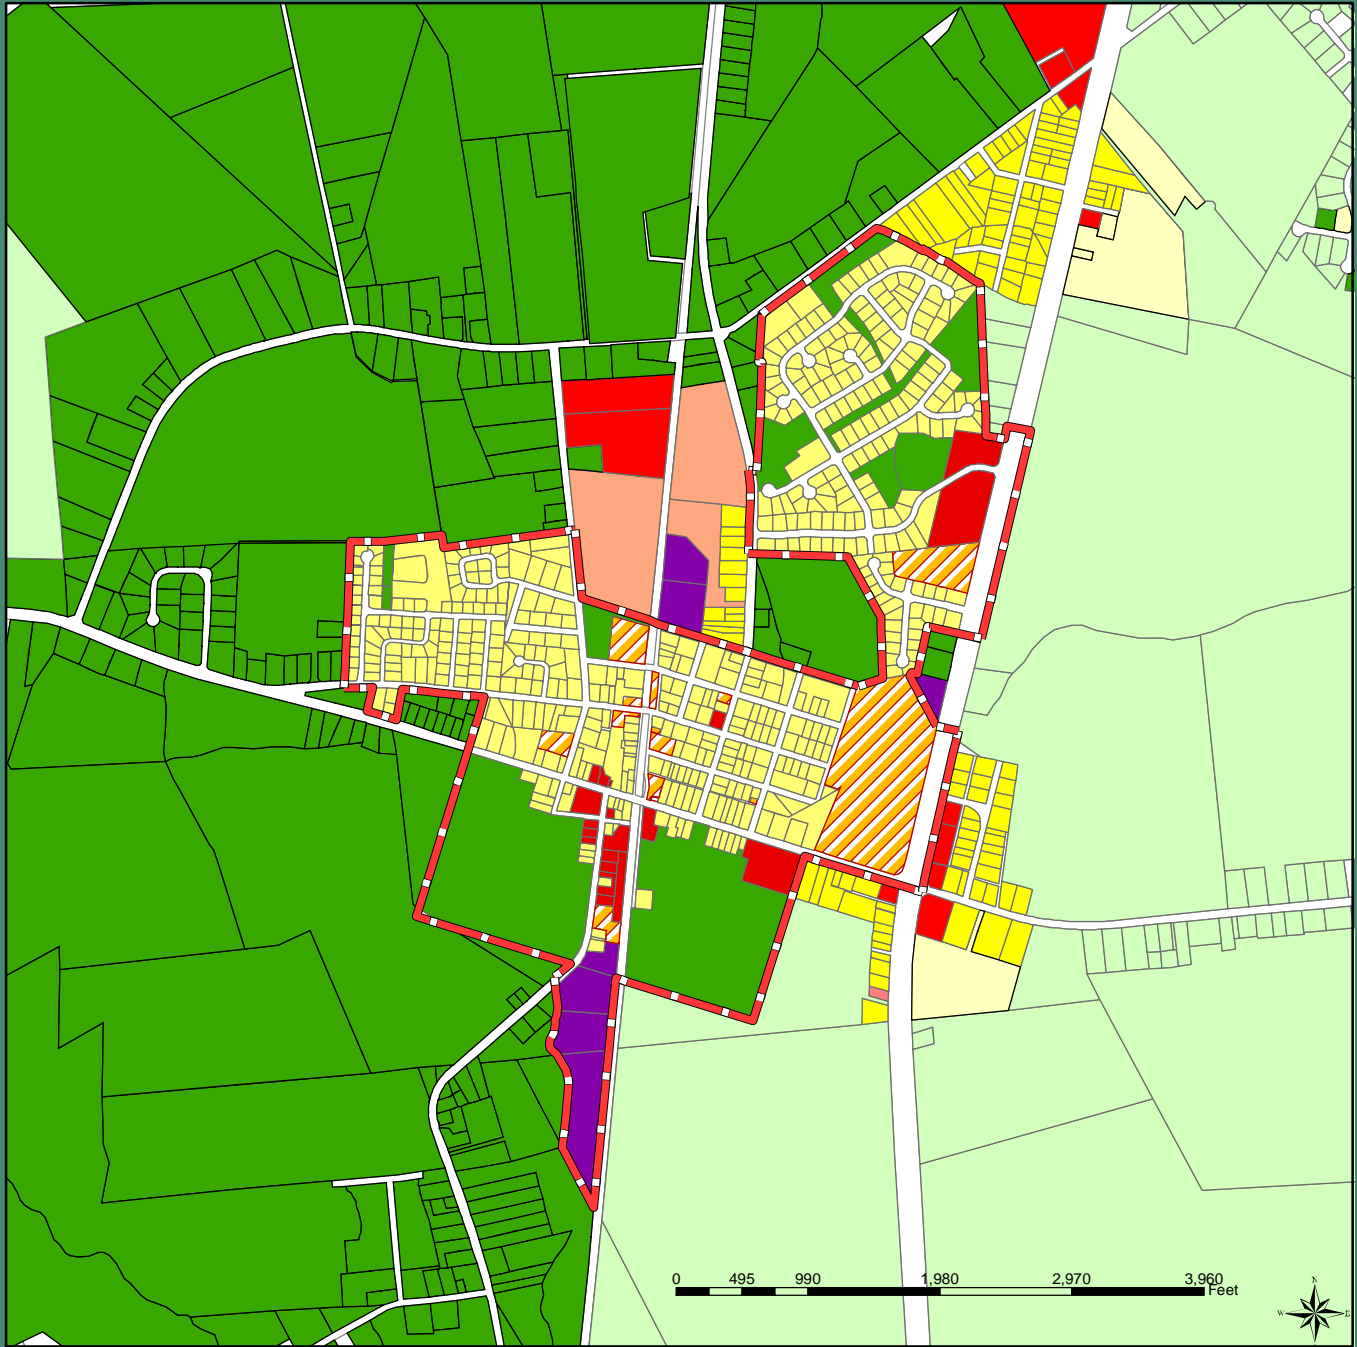

Town of Felton

Felton Zoning

- Residential
- Residential with Conditional Use
- Commercial
- Limited Industrial
- Preservation

Kent County Zoning

- Agricultural Conservation (AC)
- Agricultural Residential (AR)
- Single Family Residential (RS1)
- Neighborhood Business (BN)
- General Business (BG)
- Limited Industrial (IL)
- General Industrial (IG)
- Multiple Zoning
- Felton Boundary

Map 5. Zoning

April 2003