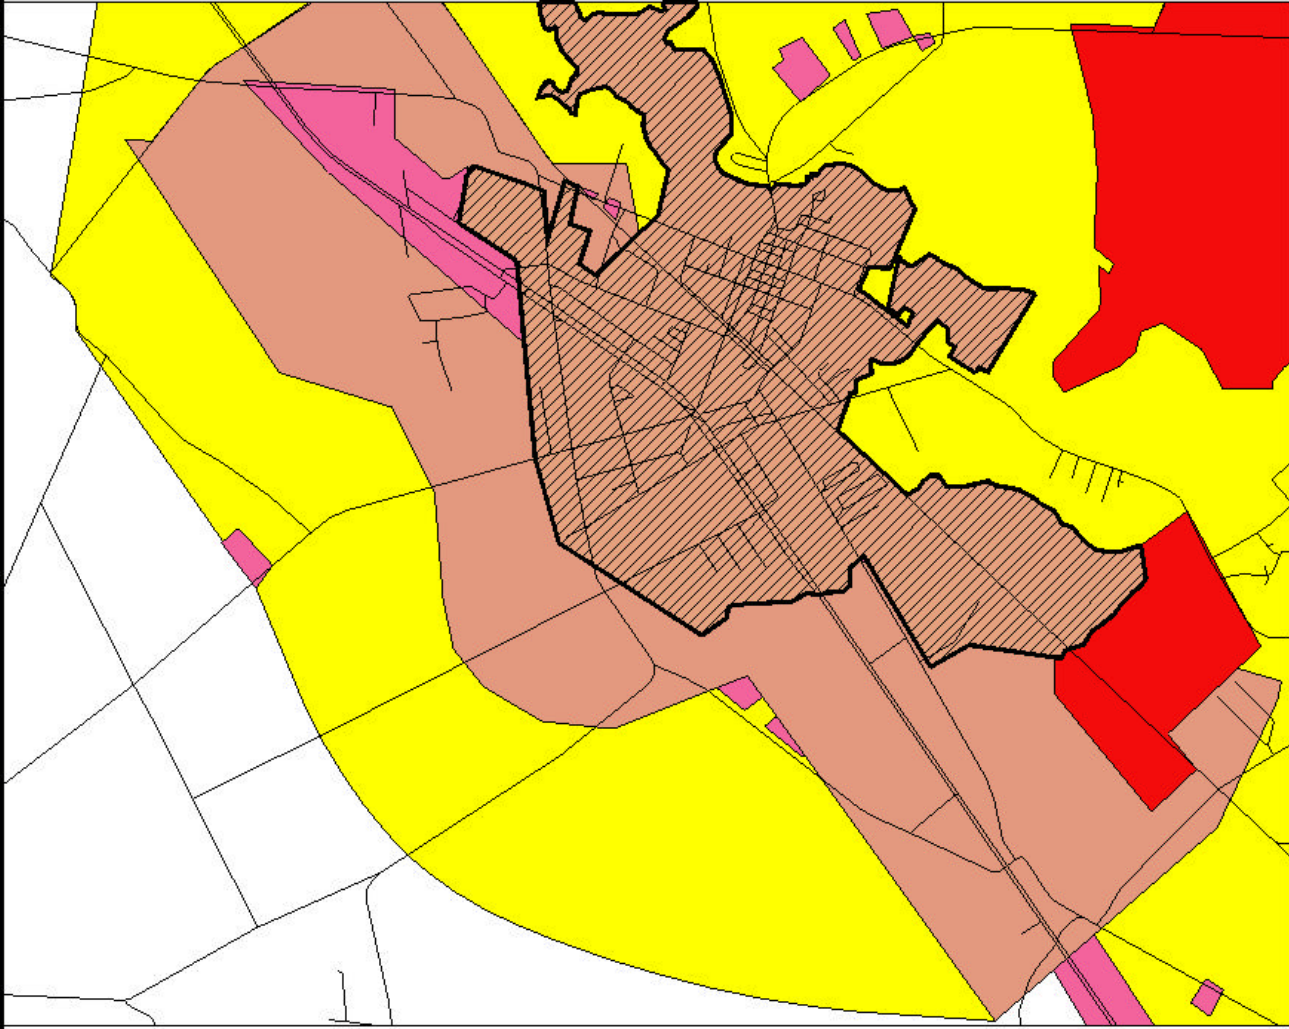

Millsboro

Sussex County Comprehensive Plan

- Legend**
- Municipality
 - Town Center District
 - Development District
 - Industrial District
 - Commercial District
 - Agricultural Residential District

August, 2001

WRA Map 98020-Comp 21-MAY-2002:11:31:50.00