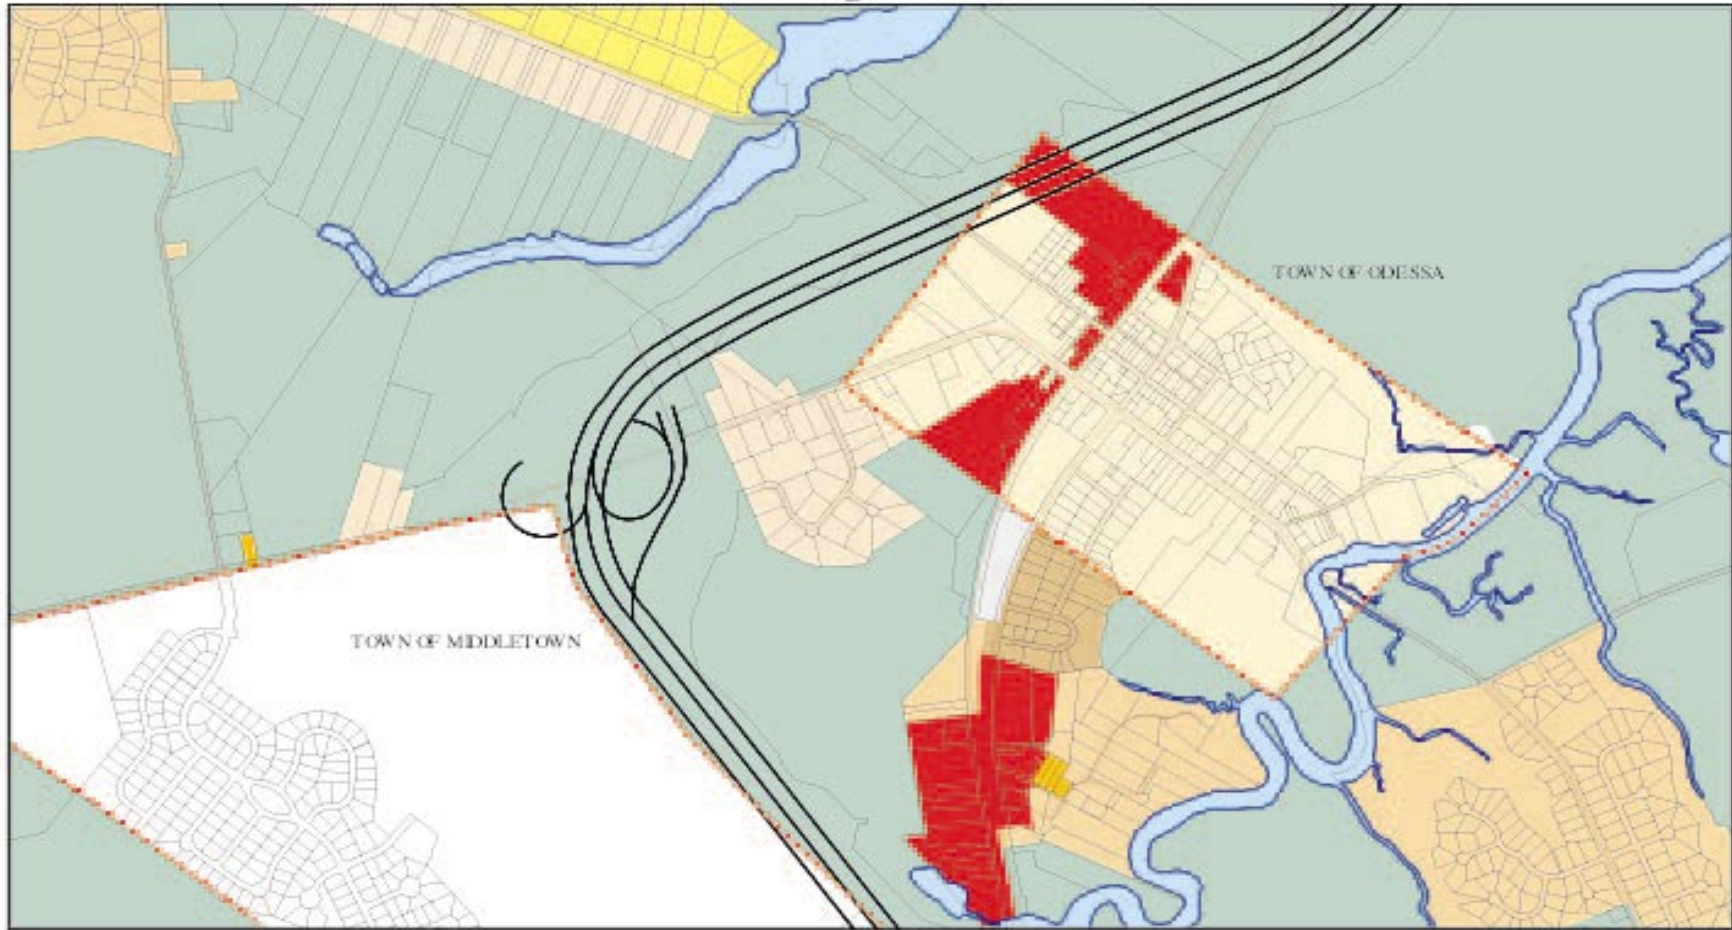

# Map 7: Town of Odessa Base Zoning - Year 2001

**Notes:**  
 1. This map is a planning tool and should not be used for legal purposes.  
 2. The map is based on the 2001 zoning map of the Town of Odessa.  
 3. The map is based on the 2001 zoning map of New Castle County.  
 4. The map is based on the 2001 zoning map of Delaware.  
 5. The map is based on the 2001 zoning map of the United States.

Odessa Zoning		New Castle County Zoning	
	R Residential		NC2a Single Family (2 AC)
	C Commercial		NC40 Single Family (40,000 SQ FT)
	Water		NC21 Single Family (0.5 AC)
			NC15 Single Family (15,000 SQ FT)
			NC6.5 Single Family (6500 SQ FT)
			ON Office Neighborhood
			CN Commercial Neighborhood
			S Suburban

Scale: 0 100 200 300 400 500 Feet

January 2001